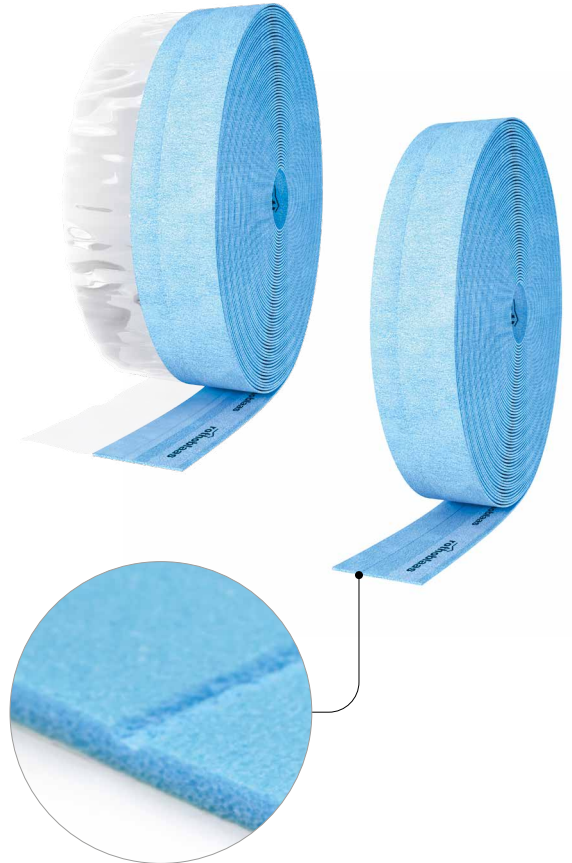

SILENT EDGE

SELF-ADHESIVE STRIP FOR PERIMETER SEPARATION

PRACTICAL

Thanks to the self-adhesive backing, the pre-cut in the liner and the milling, application is fast and precise. Available in different versions.

EXCELLENT PERFORMANCE

Together with SILENT FLOOR range, it creates a highly soundproof floating screed.

SPECIAL ADHESIVE

The special adhesive compound with hotmelt technology is particularly resistant even in high humidity or stagnant water.

CODES AND DIMENSIONS

VERSION WITH POLYETHYLENE STRAP

| CODE | s [mm] [in] | B ₁ [mm] [in] | B ₂ [mm] [in] | H ₁ [mm] [in] | H ₂ [mm] [in] | L [m] [ft] | pcs |
|-------------|-------------------|--------------------------------|--------------------------------|--------------------------------|--------------------------------|------------------|-----|
| SILEDGEH150 | 6 0.24 | 50 2" | 175 6 7/8" | 100 3 7/8" | 25 1" | 50 164' 1/2" | 1 |

WATERPROOF

Thanks to the closed cell structure, it is airtight and waterproof even if cut or trimmed after application.

VERSATILE

Ideal as a perimeter band in floors undergoing structural renovation and in new buildings.