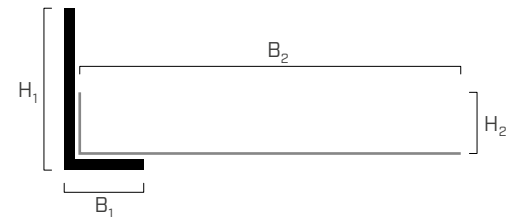

SILENT EDGE

SELF-ADHESIVE STRIP FOR PERIMETER SEPARATION

PRACTICAL

Thanks to the self-adhesive backing, the pre-cut in the liner and the milling, application is fast and precise. Available in different versions.

CODES AND DIMENSIONS

VERSION WITH POLYETHYLENE STRAP

| CODE | s [mm] [in] | B ₁ [mm] [in] | B ₂ [mm] [in] | H ₁ [mm] [in] | H ₂ [mm] [in] | L [m] [ft] | pcs |
|-------------|-------------------|--------------------------------|--------------------------------|--------------------------------|--------------------------------|------------------|-----|
| SILEDGEH150 | 6 0.24 | 50 2" | 175 6 7/8" | 100 3 7/8" | 25 1" | 50 164' 1/2" | 1 |

UNIVERSAL VERSION

| CODE | s [mm] | B [mm] | H [mm] | L [m] | s [in] | B [in] | H [in] | L [ft] | pcs |
|------------|-----------|-----------|-----------|----------|-----------|-----------|-----------|-----------|-----|
| SILEDGE150 | 6 | 50 | 100 | 50 | 0.24 | 2" | 3 7/8" | 164' 1/2" | 1 |
| SILEDGE240 | 6 | 50 | 190 | 50 | 0.24 | 2" | 7 1/2" | 164' 1/2" | 1 |